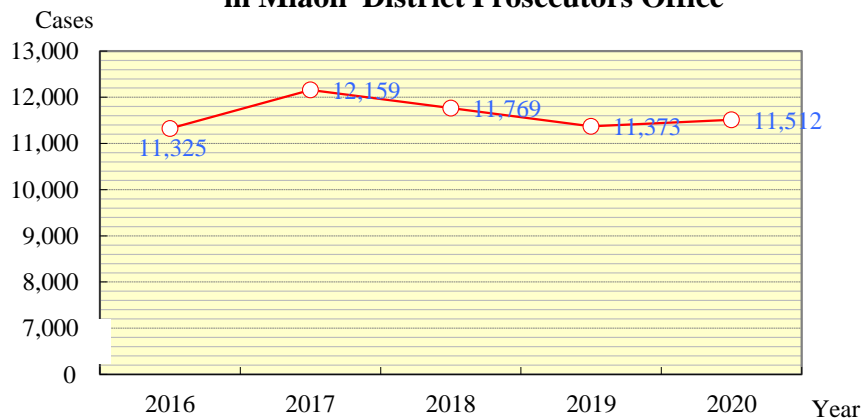

Investigation Cases Commenced in Miaoli District Prosecutors Office

Unit : Cases , %

Year	Total		General Cases								Cases Recognized by Prosecutors	
			Subtotal		Complaints, Information & Voluntary Surrender		Referred from Police		Referred from Other Agencies			
	Cases	%	Cases	%	Cases	%	Cases	%	Cases	%	Cases	%
2016	11,325	100.00	11,315	99.91	5	0.04	8,938	78.92	2,372	20.94	10	0.09
2017	12,159	100.00	12,143	99.87	1	0.01	9,526	78.35	2,616	21.51	16	0.13
2018	11,769	100.00	11,758	99.91	1	0.01	8,932	75.89	2,825	24.00	11	0.09
2019	11,373	100.00	11,360	99.89	2	0.02	8,547	75.15	2,811	24.72	13	0.11
2020	11,512	100.00	11,497	99.87	1	0.01	8,799	76.43	2,697	23.43	15	0.13
Jan.- Sep., 2021	8,810	100.00	8,802	99.91	-	-	6,803	77.22	1,999	22.69	8	0.09

Investigation Cases Commenced in Miaoli District Prosecutors Office